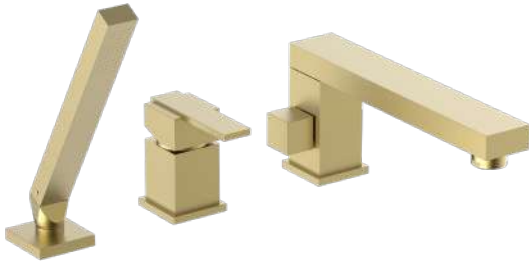

BLOCK2 Bathroom Faucet

Bathroom faucets
Solid brass construction
1set/box

SKU	PART #	DESCRIPTION	FINISH
#0132486	BLOCK2-CHR	Bathroom faucets	CH
#0132487	BLOCK2-MB	Bathroom faucets	MB
#0132488	BLOCK2-BN	Bathroom faucets	BN
#0132489	BLOCK2-BG	Bathroom faucets	BG