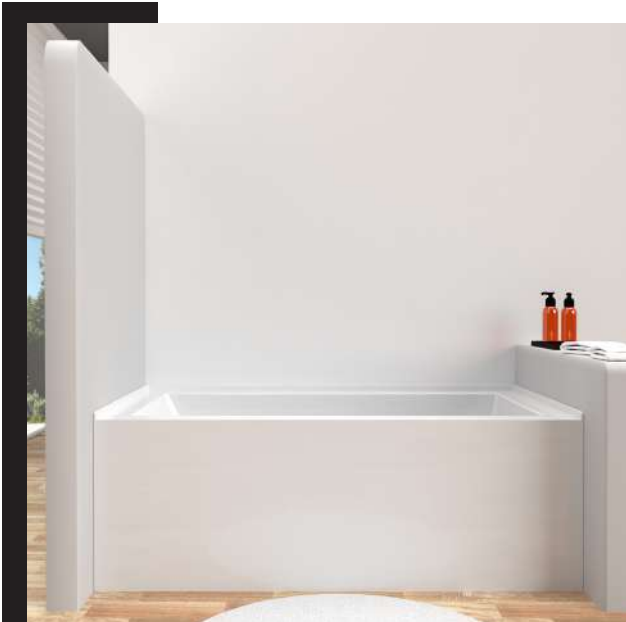

BWB Shower Base with Seat

36" X 60" X 24" (L, R Drain) (1set/box)

32" X 60" X 24" (L, R Drain) (1set/box)

White

Acrylic Construction

SKU	PART #	SIZE	STYLE
#0132406	BWB6036L/1	36" X 60" X 24"	Left Drain
#0132527	BWB6032L/1	32" X 60" X 24"	Left Drain
#0132528	BWB6036R/1	36" X 60" X 24"	Right Drain
#0132529	BWB6032R/1	32" X 60" X 24"	Right Drain

MARLOW Skirted Tub

Alcove skirted bathtub

32"x60"x22" (L, R Drain)

30"x60"x22" (L, R Drain)

1set/box

Acrylic Construction

SKU	PART #	SIZE	STYLE
#0132257	MA-B-3260-R	32"x60"x22"	Right Drain
#0132258	MA-B-3260-L	32"x60"x22"	Left Drain
#0132393	MA2-B-3060-R	30"x60"x22"	Right Drain
#0132394	MA2-B-3060-L	30"x60"x22"	Left Drain

Drop-in Tub - WHT

59" x 29 1/2" x 23"

White

1set/box

Acrylic Construction

SKU	PART #	SIZE	STYLE
#0132395	DIT-60X30-WH	59" x 29 1/2" x 23"	White